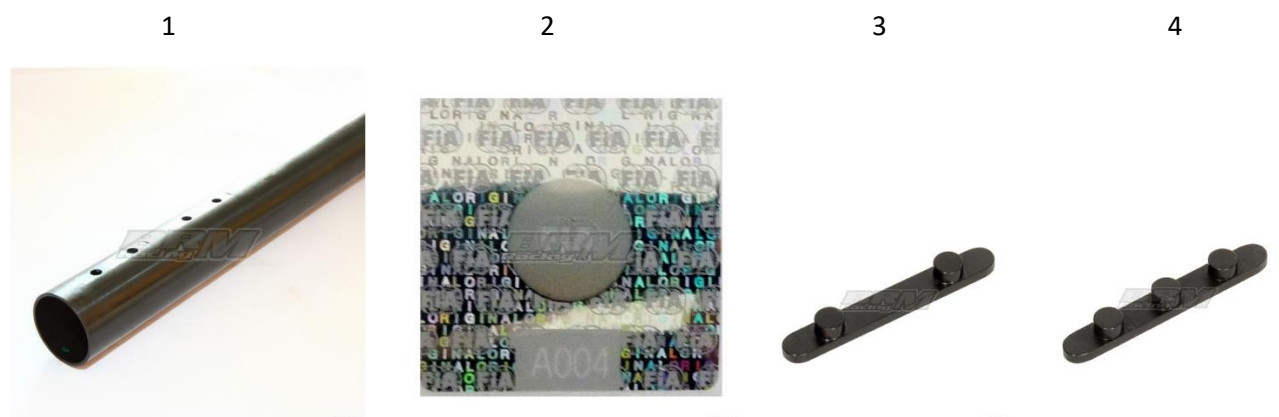

ES	COD.	DESCRIZIONE		ITEM	Prezzo/Price
1	Axle.KZ.1	Assale KZ 50x2x1040mm	ar	Axle KZ 50x2x1040mm	€ 135,00
1	Axle.KZ.2	Assale KZ 50x2x1040mm	ra.5	Axle KZ 50x2x1040mm	€ 135,00
1	Axle.KZ.3	Assale KZ 50x2x1040mm	ro	Axle KZ 50x2x1040mm	€ 135,00
1	Axle.KZ.4	Assale KZ 50x2x1040mm	ma	Axle KZ 50x2x1040mm	€ 135,00
1	Axle.KZ.5	Assale KZ 50x2x1040mm	vi	Axle KZ 50x2x1040mm	€ 135,00
1	Axle.KZ.6	Assale KZ 50x2x1040mm	ve	Axle KZ 50x2x1040mm	€ 135,00
1	Axle.KZ.7	Assale KZ 50x2x1040mm	oro	Axle KZ 50x2x1040mm	€ 135,00
1	Axle.KZ.8	Assale KZ 50x2x1040mm	gi	Axle KZ 50x2x1040mm	€ 135,00
1	Axle.KZ.9	Assale KZ 50x2x1040mm	bi	Axle KZ 50x2x1040mm	€ 135,00
1	Axle.KZ.10	Assale KZ 50x2x1040mm	bl	Axle KZ 50x2x1040mm	€ 135,00
1	Axle.OK.1	Assale OK 50x2x1040mm	ar	Axle OK 50x2x1040mm	€ 130,00
1	Axle.OK.2	Assale OK 50x2x1040mm	ra.5	Axle OK 50x2x1040mm	€ 130,00
1	Axle.OK.3	Assale OK 50x2x1040mm	ro	Axle OK 50x2x1040mm	€ 130,00
1	Axle.OK.4	Assale OK 50x2x1040mm	ma	Axle OK 50x2x1040mm	€ 130,00
1	Axle.OK.5	Assale OK 50x2x1040mm	vi	Axle OK 50x2x1040mm	€ 130,00
1	Axle.OK.6	Assale OK 50x2x1040mm	ve	Axle OK 50x2x1040mm	€ 130,00
1	Axle.OK.7	Assale OK 50x2x1040mm	oro	Axle OK 50x2x1040mm	€ 130,00
1	Axle.OK.8	Assale OK 50x2x1040mm	gi	Axle OK 50x2x1040mm	€ 130,00
1	Axle.OK.9	Assale OK 50x2x1040mm	bi	Axle OK 50x2x1040mm	€ 130,00
1	Axle.OK.10	Assale OK 50x2x1040mm	bl	Axle OK 50x2x1040mm	€ 130,00
2	000.001.CIK	Supplemento etichetta assale per competizione CIK		Extra rear axle sticker for CIK competition	€ 20,00
3	Axle.BRM.2P	Chiavetta con 2 pioli		Peg key 2 pegs	€ 7,00
4	Axle.BRM.3p	Chiavetta con 3 pioli		Peg key 3 pegs	€ 7,00